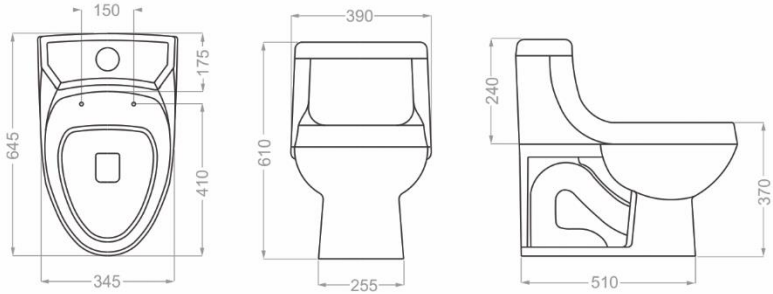

Resistant to loads up to 400 kg

EN-997 Standard

مارانتا | MARANTA

ONE PIECE TOILET

Technical Information (mm)

S Trap:230

Outlet Diameter:95

Rim Type:Close Rim