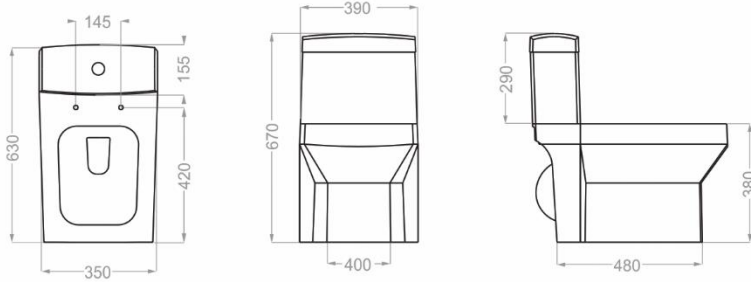

Resistant to loads
up to 400 kg

EN-997
Standard

آستر | ASTER

ONE PIECE TOILET

Technical Information (mm)

S Trap:200

Outlet Diameter:95

Rim Type:Close Rim