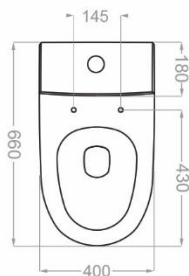

Resistant to loads up to 400 kg

EN-997 Standard

اورلاند | ORLAND

ONE PIECE TOILET

Technical Information (mm)

S Trap:230

Outlet Diameter:75

Rim Type:Tornado