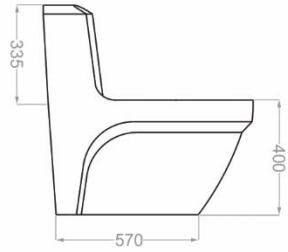

Technical Information (mm)

Depth : 115

مارانتا | MARANTA

WASH BASIN

Technical Information (mm)

Depth : 130

TOILET

آلتو | ALTO

ONE PIECE TOILET

Technical Information (mm)

S Trap:260

Outlet Diameter:100

Rim Type:Rimless- Closed

Flushing System:Washdown

Soft Closing Door

Glazing Trap