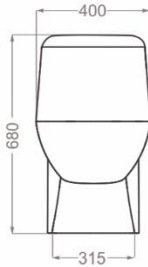

Resistant to loads up to 400 kg

EN-997 Standard

اورلاند | ORLAND

ONE PIECE TOILET

Technical Information (mm)

S Trap:230

Outlet Diameter:75

Rim Type:Tornado

Flushing System:Siphonic

Soft Closing Door

Glazing Trap

Resistant to loads
up to 400 kg

EN-997
Standard

پارمیس ۳ اینچ | PARMIS 3 INCHES

ONE PIECE TOILET

Technical Information (mm)

S Trap:210

Outlet Diameter:100

Rim Type:Close Rim

Flushing System:Washdown

Soft Closing Door

Glazing Trap

Resistant to loads
up to 400 kg

EN-997
Standard