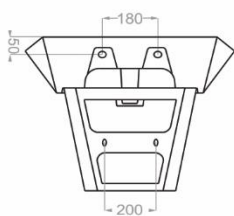

Technical Information (mm)

Depth : 130