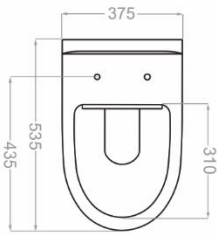

Resistant to loads up to 400 kg

EN-997 Standard

مارانتا | MARANTA

ONE PIECE TOILET

Technical Information (mm)

S Trap:230

Outlet Diameter:95

Rim Type:Close Rim

Technical Information (mm)

Distance Between The Tow Fixing Holes : 230

هليا | HELIA

WALL HUNG TOILET

Technical Information (mm)

Distance Between The Tow Fixing Holes : 180

-  Soft Closing Door
-  Glazing Trap
-  Low Consumption
-  Resistant to loads up to 400 kg
-  RGB PASS
EN-997
Standard