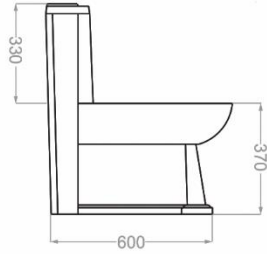

Technical Information (mm)

S Trap:210

Outlet Diameter:100

Rim Type:Rimless- Closed

Flushing System:Washdown

Soft Closing Door

Glazing Trap

Resistant to loads
up to 400 kg

EN-997
Standard