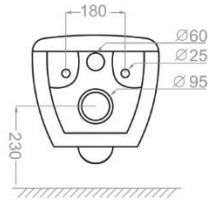

Technical Information (mm)

Distance Between The Tow Fixing Holes : 230

هليا | HELIA

WALL HUNG TOILET

Technical Information (mm)

Distance Between The Tow Fixing Holes : 180

-  Soft Closing Door
-  Glazing Trap
-  Low Consumption
-  Resistant to loads up to 400 kg
-  RGB PASS
EN-997
Standard

اورلاند | ORLAND

WALL HUNG TOILET

Technical Information (mm)

Distance Between The Tow Fixing Holes : 180

پلاتوس | PLAUTUS

WALL HUNG TOILET

Technical Information (mm)

Distance Between The Tow Fixing Holes : 180