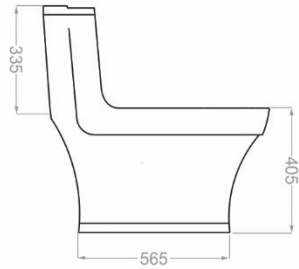

الكانت | ELEGANT

ONE PIECE TOILET

Technical Information (mm)

S Trap:250

Outlet Diameter:100

Rim Type:Rimless- Closed

Flushing System:Washdown

Soft Closing Door