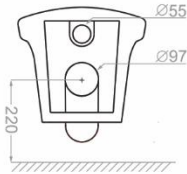

Technical Information (mm)

Distance Between The Tow Fixing Holes : 230

هليا | HELIA

WALL HUNG TOILET

Technical Information (mm)

Distance Between The Tow Fixing Holes : 180

-  Soft Closing Door
-  Glazing Trap
-  Low Consumption
-  Resistant to loads up to 400 kg
-  RGB PASS
EN-997
Standard

اورلاند | ORLAND

WALL HUNG TOILET

Technical Information (mm)

Distance Between The Tow Fixing Holes : 180

پلاتوس | PLAUTUS

WALL HUNG TOILET

Technical Information (mm)

Distance Between The Tow Fixing Holes : 180