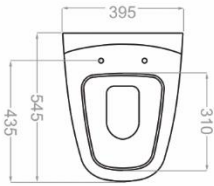

Technical Information (mm)

Distance Between The Tow Fixing Holes : 180

Soft Closing Door

Glazing Trap

Low Consumption

Resistant to loads
up to 400 kg

EN-997
Standard