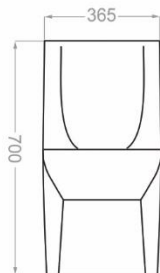

Resistant to loads up to 400 kg

EN-997 Standard

اورلاند | ORLAND

ONE PIECE TOILET

Technical Information (mm)

S Trap:230

Outlet Diameter:75

Rim Type:Tornado