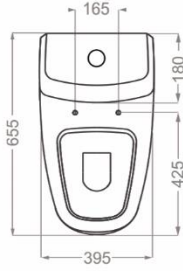

Technical Information (mm)

S Trap:210

Outlet Diameter:100

Rim Type:Close Rim

Flushing System:Washdown

Soft Closing Door

Glazing Trap

Resistant to loads
up to 400 kg

EN-997
Standard