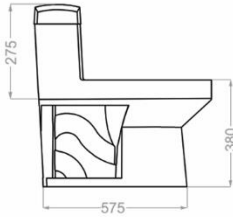

HELIA 70

S Trap:190

Outlet Diameter:90