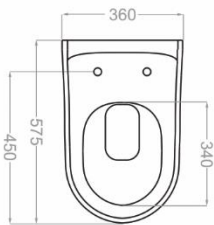

Resistant to loads up to 400 kg

EN-997 Standard

مارانتا | MARANTA

ONE PIECE TOILET

Technical Information (mm)

S Trap:230

Outlet Diameter:95

Rim Type:Close Rim

Technical Information (mm)

Distance Between The Tow Fixing Holes : 230

هليا | HELIA

WALL HUNG TOILET

Technical Information (mm)

Distance Between The Tow Fixing Holes : 180

-  Soft Closing Door
-  Glazing Trap
-  Low Consumption
-  Resistant to loads up to 400 kg
-  RGB PASS
EN-997
Standard

اورلاند | ORLAND

WALL HUNG TOILET

Technical Information (mm)

Distance Between The Tow Fixing Holes : 180

پلاتوس | PLAUTUS

WALL HUNG TOILET

Technical Information (mm)

Distance Between The Tow Fixing Holes : 180