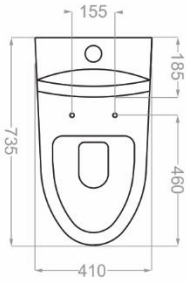

Technical Information (mm)

Depth : 125

۴۵ وینر | WINNER 45

COUNTERTOP

Technical Information (mm)

Depth : 125

البيت | ELITE

COUNTERTOP

Technical Information (mm)

Depth : 115

مارانتا | MARANTA

WASH BASIN

Technical Information (mm)

Depth : 130

TOILET

آلتو | ALTO

ONE PIECE TOILET

Technical Information (mm)

S Trap:260

Outlet Diameter:100

Rim Type:Rimless- Closed

Flushing System:Washdown

Soft Closing Door

Glazing Trap

Resistant to loads
up to 400 kg

EN-997
Standard

آستر | ASTER

ONE PIECE TOILET

Technical Information (mm)

S Trap:200

Outlet Diameter:95

Rim Type:Close Rim