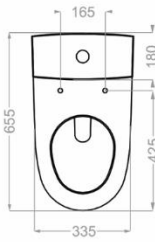

Technical Information (mm)

HELIA 60

S Trap:190

Outlet Diameter:85