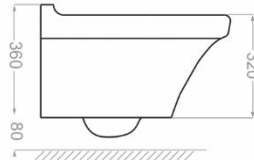

Technical Information (mm)

Distance Between The Tow Fixing Holes : 230

هليا | HELIA

WALL HUNG TOILET

Technical Information (mm)

Distance Between The Tow Fixing Holes : 180

-  Soft Closing Door
-  Glazing Trap
-  Low Consumption
-  Resistant to loads up to 400 kg
-  RGB PASS
EN-997
Standard