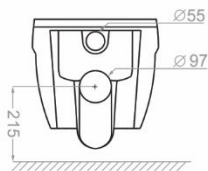

Technical Information (mm)

Distance Between The Tow Fixing Holes : 230

هليا | HELIA

WALL HUNG TOILET

Technical Information (mm)

Distance Between The Tow Fixing Holes : 180

-  Soft Closing Door
-  Glazing Trap
-  Low Consumption
-  Resistant to loads up to 400 kg
-  RGB PASS
EN-997
Standard

اورلاند | ORLAND

WALL HUNG TOILET

Technical Information (mm)

Distance Between The Tow Fixing Holes : 180

پلاتوس | PLAUTUS

WALL HUNG TOILET

Technical Information (mm)

Distance Between The Tow Fixing Holes : 180