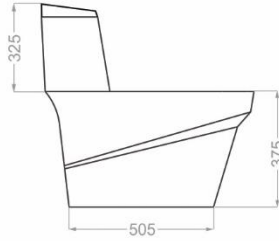

Resistant to loads up to 400 kg

EN-997 Standard

یونیک | UNIQUE

ONE PIECE TOILET

Technical Information (mm)

S Trap:190

Outlet Diameter:100

Rim Type:Close Rim