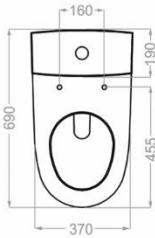

HELIA 70

S Trap:190

Outlet Diameter:90