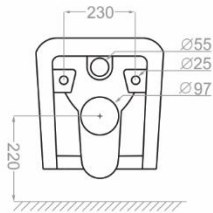

Distance Between The Tow Fixing Holes : 180

Soft Closing Door

Glazing Trap

Low Consumption

Resistant to loads
up to 400 kg

EN-997
Standard

رومكس | RUMEX

WALL HUNG TOILET

Technical Information (mm)

Distance Between The Tow Fixing Holes : 230

Soft Closing Door

Glazing Trap

Low Consumption

Resistant to loads
up to 400 kg

EN-997
Standard

يونيك | UNIQUE

WALL HUNG TOILET

Technical Information (mm)

Distance Between The Tow Fixing Holes : 230

Soft Closing Door

Glazing Trap

Low Consumption

Resistant to loads
up to 400 kg

RGB
PASS
EN-997
Standard

EASTERN
TOILET

آستر | ASTER

EASTERN TOILET

Technical Information (mm)

CLOSE RIM

لوسيا | LUCIA

EASTERN TOILET

Technical Information (mm)