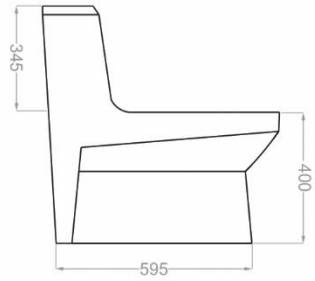

1 0 3

Technical Information (mm)

S Trap: 260

Outlet Diameter: 100

Rim Type: Rimless- Closed

Flushing System: Washdown

Soft Closing Door

Glazing Trap