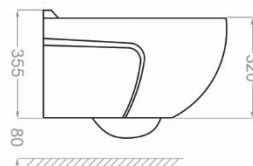

Technical Information (mm)

Distance Between The Tow Fixing Holes : 230

هليا | HELIA

WALL HUNG TOILET

Technical Information (mm)

Distance Between The Tow Fixing Holes : 180

-  Soft Closing Door
-  Glazing Trap
-  Low Consumption
-  Resistant to loads up to 400 kg
-  RGB PASS
EN-997
Standard

اورلاند | ORLAND

WALL HUNG TOILET

Technical Information (mm)

Distance Between The Tow Fixing Holes : 180

پلاتوس | PLAUTUS

WALL HUNG TOILET

Technical Information (mm)

Distance Between The Tow Fixing Holes : 180