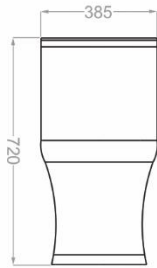

الكانت | ELEGANT

ONE PIECE TOILET

Technical Information (mm)

S Trap:250

Outlet Diameter:100

Rim Type:Rimless- Closed

Flushing System:Washdown

Soft Closing Door