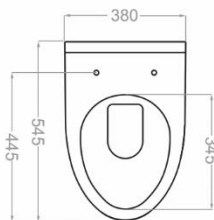

Technical Information (mm)

Distance Between The Tow Fixing Holes : 230

هليا | HELIA

WALL HUNG TOILET

Technical Information (mm)

Distance Between The Tow Fixing Holes : 180

-  Soft Closing Door
-  Glazing Trap
-  Low Consumption
-  Resistant to loads up to 400 kg
-  RGB PASS
EN-997
Standard

اورلاند | ORLAND

WALL HUNG TOILET

Technical Information (mm)

Distance Between The Tow Fixing Holes : 180

پلاتوس | PLAUTUS

WALL HUNG TOILET

Technical Information (mm)

Distance Between The Tow Fixing Holes : 180