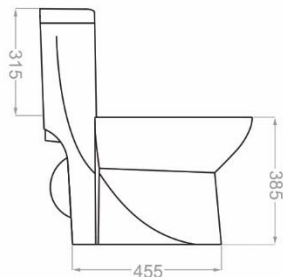

Resistant to loads up to 400 kg

EN-997 Standard

اورلاند | ORLAND

ONE PIECE TOILET

Technical Information (mm)

S Trap:230

Outlet Diameter:75

Rim Type:Tornado