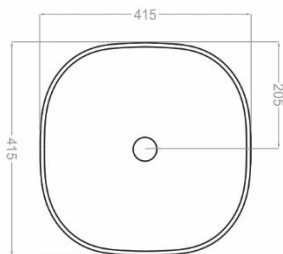

Technical Information (mm)

Depth : 140

GL9 | 

COUNTERTOP

luminous 39

Technical Information (mm)

Depth : 100

GL9 | 