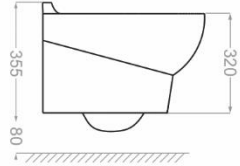

Technical Information (mm)

Distance Between The Tow Fixing Holes : 180

Soft Closing Door

Glazing Trap

Low Consumption

Resistant to loads
up to 400 kg

EN-997
Standard