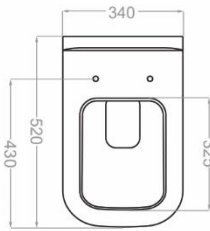

Technical Information (mm)

Distance Between The Tow Fixing Holes : 230

Soft Closing Door

Glazing Trap

Low Consumption

Resistant to loads
up to 400 kg

EN-997
Standard

يونيك | UNIQUE

WALL HUNG TOILET

Technical Information (mm)

Distance Between The Tow Fixing Holes : 230

Soft Closing Door

Glazing Trap

Low Consumption

Resistant to loads
up to 400 kg

RGB
PASS
EN-997
Standard

EASTERN
TOILET

آستر | ASTER

EASTERN TOILET

Technical Information (mm)

CLOSE RIM

لوسيا | LUCIA

EASTERN TOILET

Technical Information (mm)