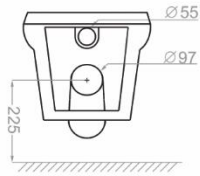

Technical Information (mm)

Distance Between The Tow Fixing Holes : 180

Soft Closing Door

Glazing Trap

Low Consumption

Resistant to loads
up to 400 kg

EN-997
Standard