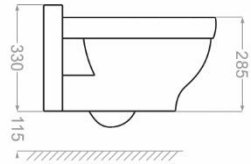

Technical Information (mm)

Distance Between The Tow Fixing Holes : 230

هليا | HELIA

WALL HUNG TOILET

Technical Information (mm)

Distance Between The Tow Fixing Holes : 180

-  Soft Closing Door
-  Glazing Trap
-  Low Consumption
-  Resistant to loads up to 400 kg
-  RGB PASS
EN-997
Standard