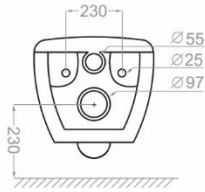

Technical Information (mm)

Distance Between The Tow Fixing Holes : 230

هليا | HELIA

WALL HUNG TOILET

Technical Information (mm)

Distance Between The Tow Fixing Holes : 180

-  Soft Closing Door
-  Glazing Trap
-  Low Consumption
-  Resistant to loads up to 400 kg
-  RGB PASS
EN-997
Standard