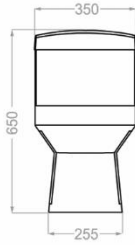

Technical Information (mm)

HELIA 60

S Trap:190

Outlet Diameter:85