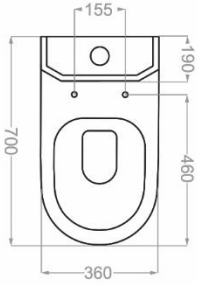

Technical Information (mm)

S Trap:210

Outlet Diameter:100

Rim Type:Rimless- Closed

Flushing System:Washdown

Soft Closing Door

Glazing Trap

Resistant to loads
up to 400 kg

EN-997
Standard