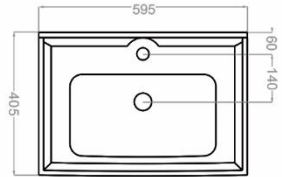

Technical Information (mm)

ASTER 45

Depth : 150

ASTER 50

ASTER 60