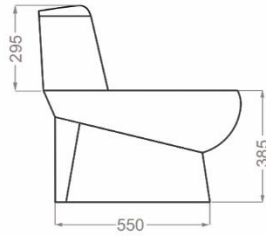

Technical Information (mm)

S Trap:210

Outlet Diameter:100

Rim Type:Close Rim

Flushing System:Washdown

Soft Closing Door

Glazing Trap

Resistant to loads
up to 400 kg

EN-997
Standard