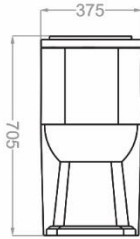

Technical Information (mm)

S Trap:210

Outlet Diameter:100

Rim Type:Rimless- Closed

Flushing System:Washdown

Soft Closing Door

Glazing Trap

Resistant to loads
up to 400 kg

EN-997
Standard