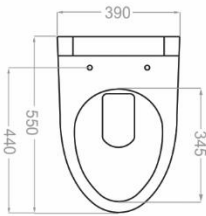

Technical Information (mm)

Distance Between The Tow Fixing Holes : 230

هليا | HELIA

WALL HUNG TOILET

Technical Information (mm)

Distance Between The Tow Fixing Holes : 180

-  Soft Closing Door
-  Glazing Trap
-  Low Consumption
-  Resistant to loads up to 400 kg
-  RGB PASS
EN-997
Standard

اورلاند | ORLAND

WALL HUNG TOILET

Technical Information (mm)

Distance Between The Tow Fixing Holes : 180

پلاتوس | PLAUTUS

WALL HUNG TOILET

Technical Information (mm)

Distance Between The Tow Fixing Holes : 180