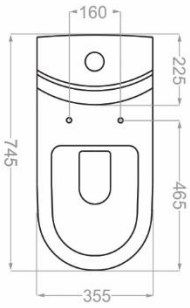

Resistant to loads up to 400 kg

EN-997 Standard

یونیک | UNIQUE

ONE PIECE TOILET

Technical Information (mm)

S Trap:190

Outlet Diameter:100

Rim Type:Close Rim

1 0 3

Technical Information (mm)

S Trap: 260

Outlet Diameter: 100

Rim Type: Rimless- Closed

Flushing System: Washdown

Soft Closing Door

Glazing Trap

Resistant to loads up to 400 kg

EN-997 Standard

مارانتا | MARANTA

ONE PIECE TOILET

Technical Information (mm)

S Trap:230

Outlet Diameter:95

Rim Type:Close Rim