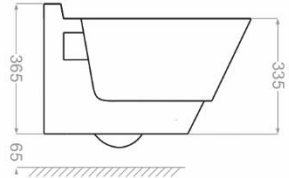

Technical Information (mm)

Distance Between The Tow Fixing Holes : 230

Soft Closing Door

Glazing Trap

Low Consumption

Resistant to loads
up to 400 kg

EN-997
Standard