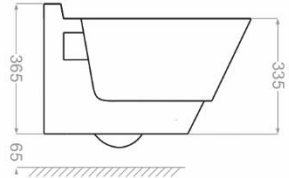

Technical Information (mm)

Distance Between The Tow Fixing Holes : 230

Soft Closing Door

Glazing Trap

Low Consumption

Resistant to loads
up to 400 kg

RGB
PASS
EN-997
Standard