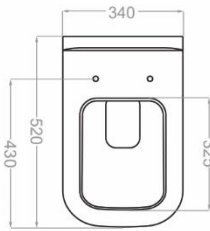

Distance Between The Tow Fixing Holes : 180

Soft Closing Door

Glazing Trap

Low Consumption

Resistant to loads
up to 400 kg

EN-997
Standard

رومكس | RUMEX

WALL HUNG TOILET

Technical Information (mm)

Distance Between The Tow Fixing Holes : 230

Soft Closing Door

Glazing Trap

Low Consumption

Resistant to loads
up to 400 kg

EN-997
Standard

يونيك | UNIQUE