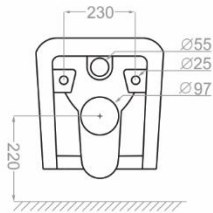

Distance Between The Tow Fixing Holes : 180

Soft Closing Door

Glazing Trap

Low Consumption

Resistant to loads
up to 400 kg

EN-997
Standard

رومكس | RUMEX

WALL HUNG TOILET

Technical Information (mm)

Distance Between The Tow Fixing Holes : 230

Soft Closing Door

Glazing Trap

Low Consumption

Resistant to loads
up to 400 kg

EN-997
Standard

يونيك | UNIQUE