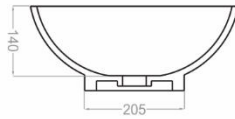

Technical Information (mm)

Depth : 140