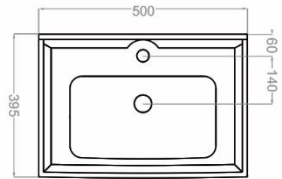

Technical Information (mm)

ASTER 45

Depth : 150

ASTER 50

ASTER 60