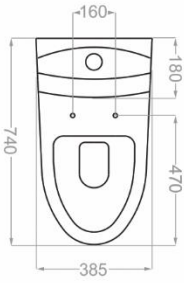

الكانت | ELEGANT

ONE PIECE TOILET

Technical Information (mm)

S Trap:250

Outlet Diameter:100

Rim Type:Rimless- Closed

Flushing System:Washdown

Soft Closing Door

Glazing Trap

Resistant to loads up to 400 kg

EN-997 Standard

هليا | HELIA

ONE PIECE TOILET

Technical Information (mm)

HELIA 60

S Trap:190