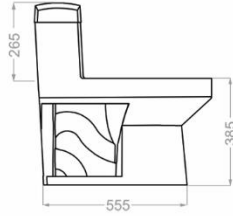

Technical Information (mm)

HELIA 60

S Trap:190

Outlet Diameter:85